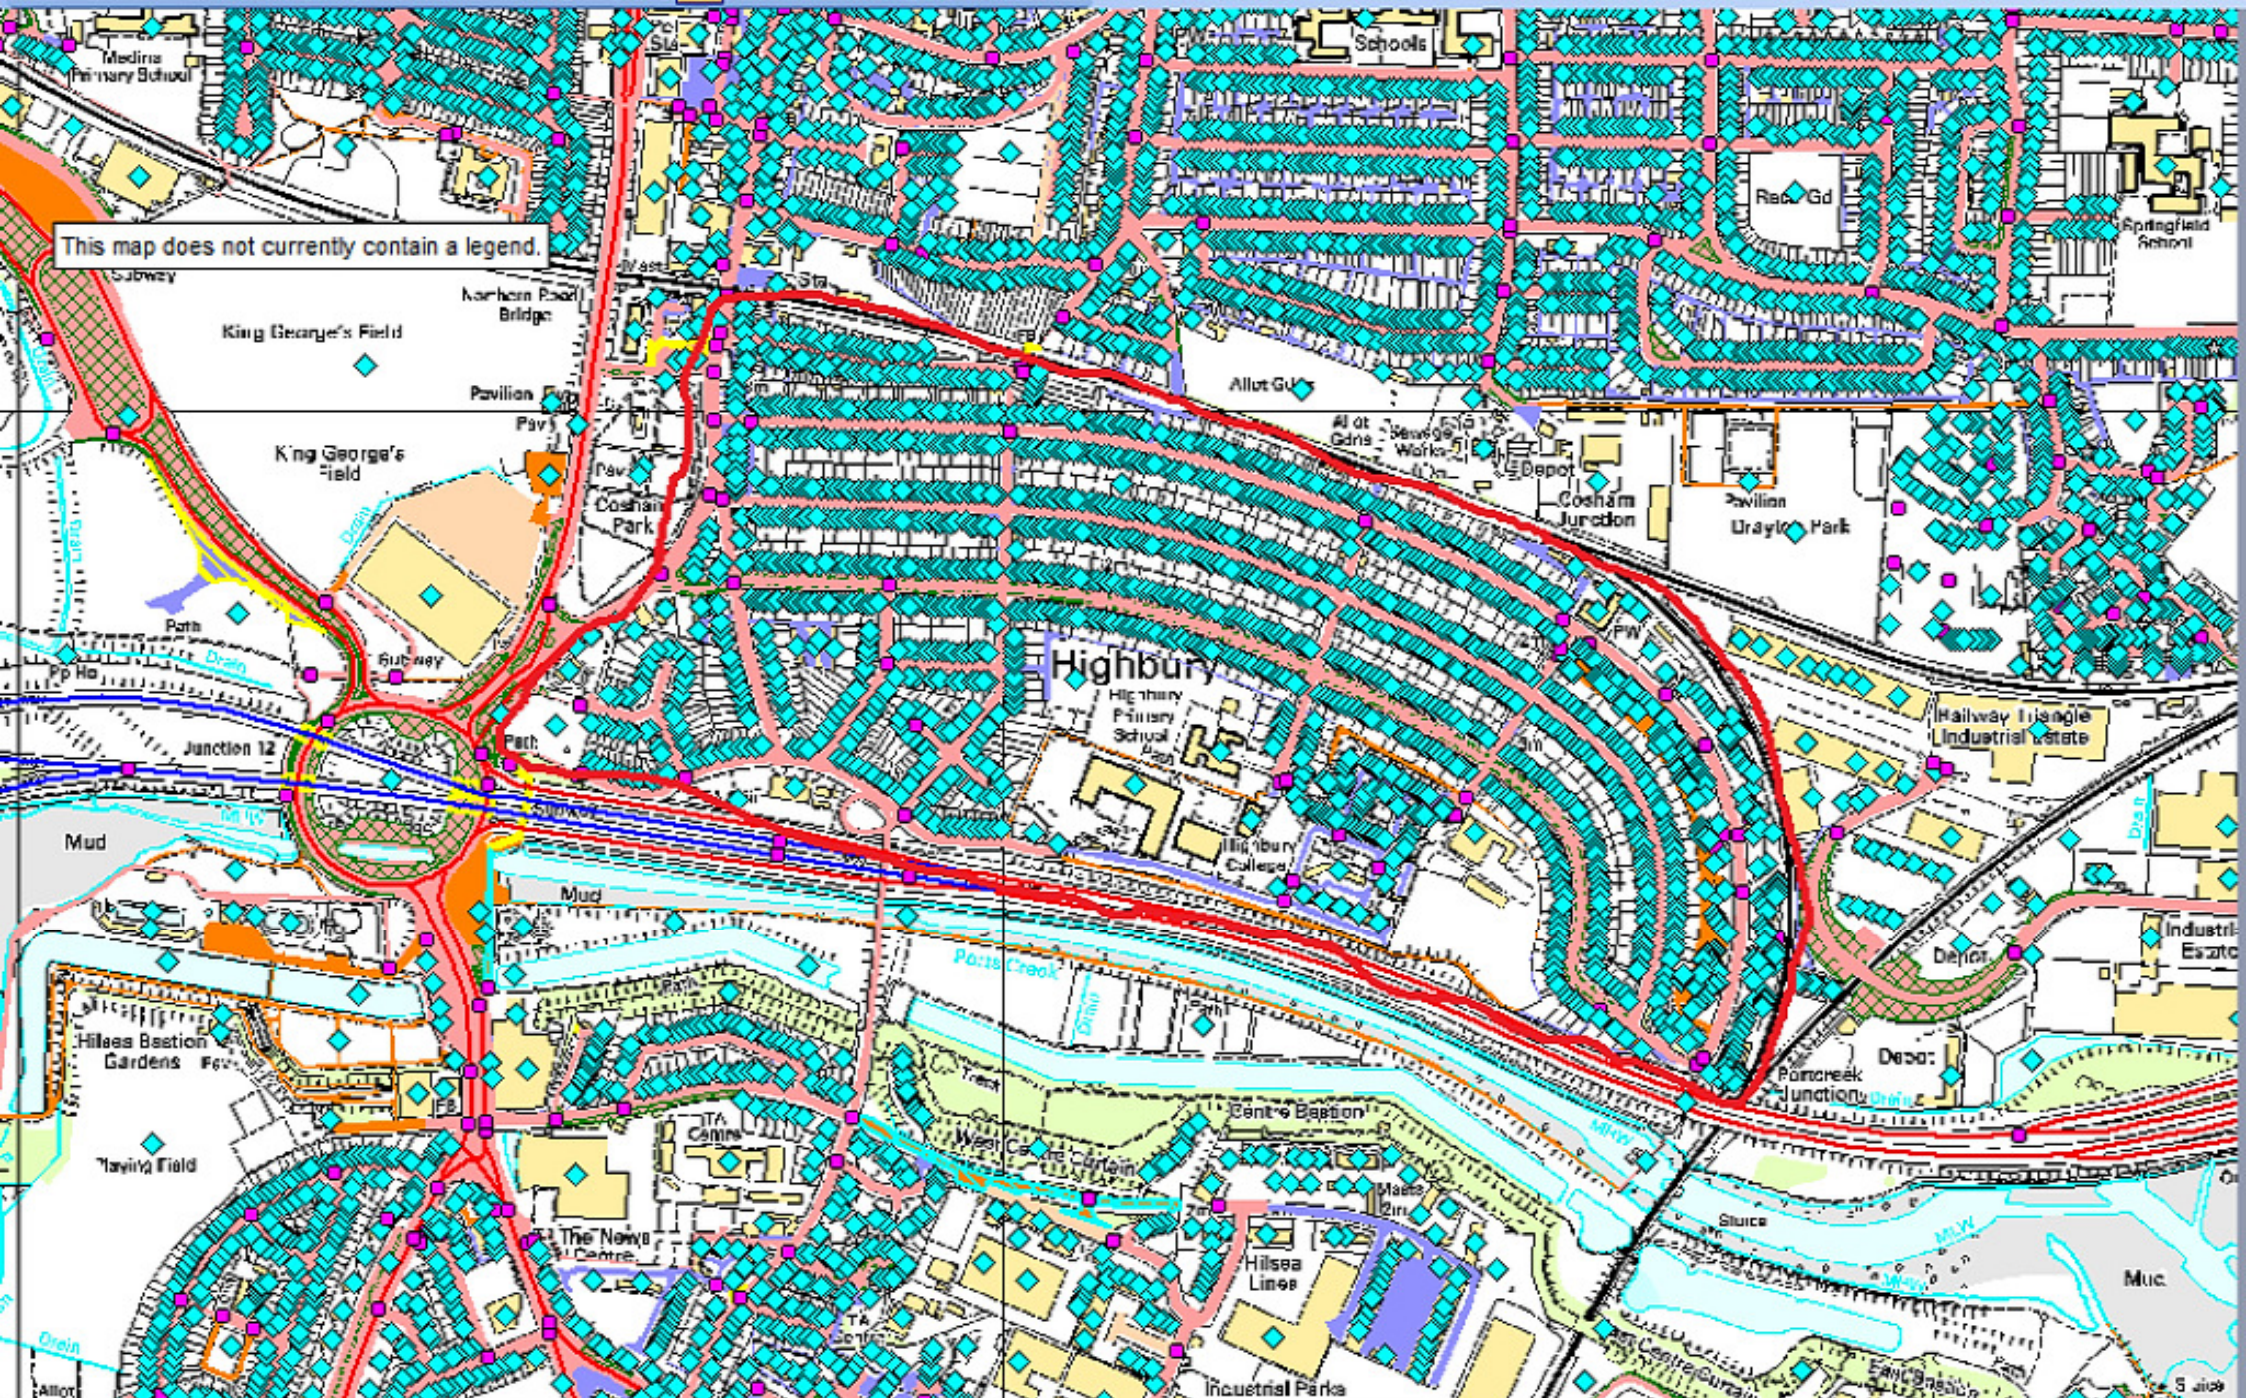

This map does not currently contain a legend.

465,440 m, 104,630 m

Editing: None

Selecting: None